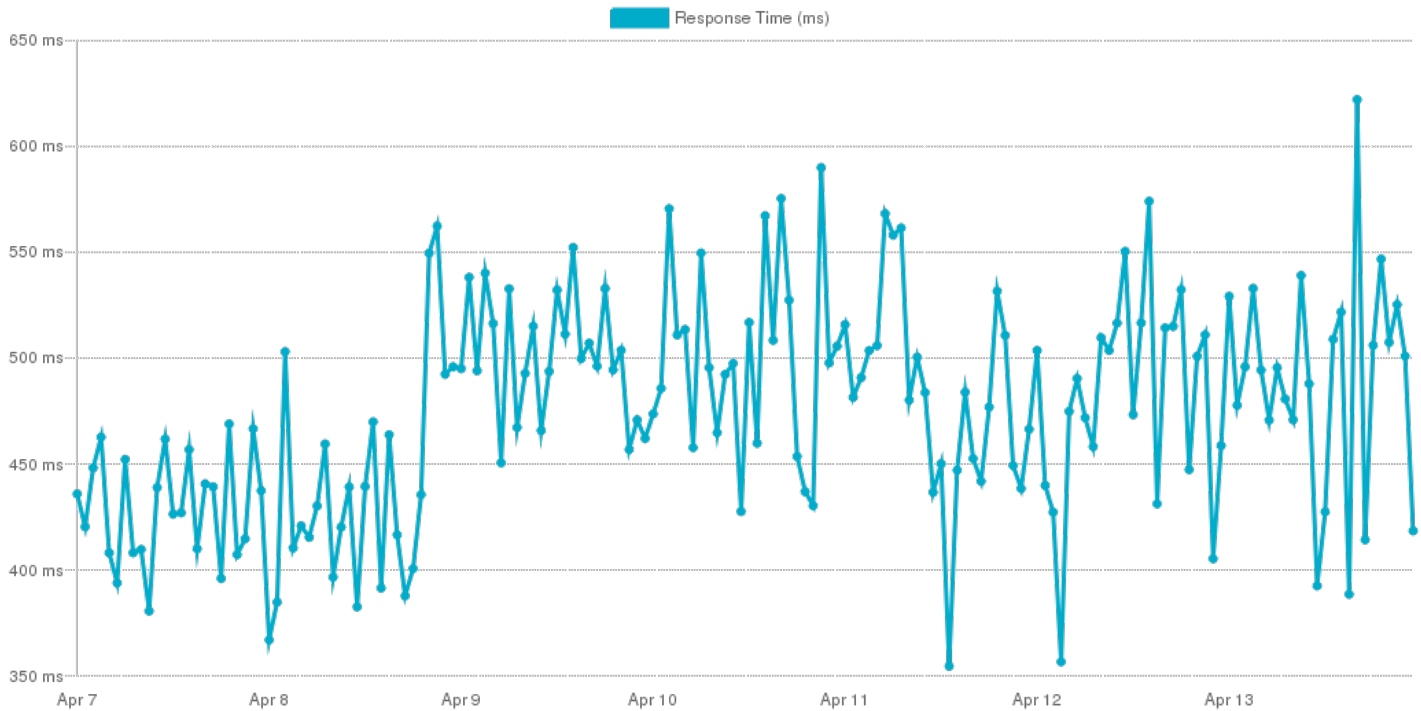

### Response Time

This graph shows your server response time over the report period. A lower response time is better.