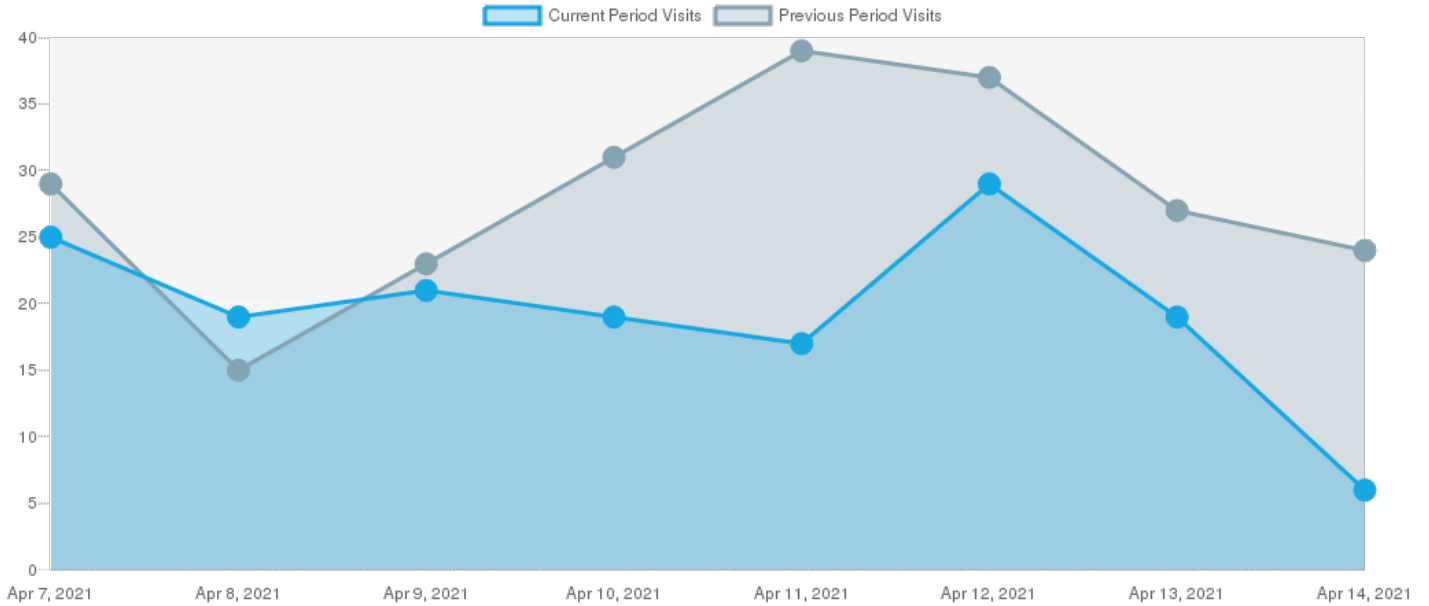

Analytics

Traffic

An overview of your traffic analytics for the current reporting period compared to last.

Visits

155

↓ 30%

Unique Visits

150

↓ 29%

Pageviews

566

↓ 29%

Unique Pageviews

434

↓ 27%

Avg. Visit Time

2.09 mins

↓ 12%

Bounce Rate

21.1%

↓ 9%

Avg. Page Load Time

613 ms

↓ 6%